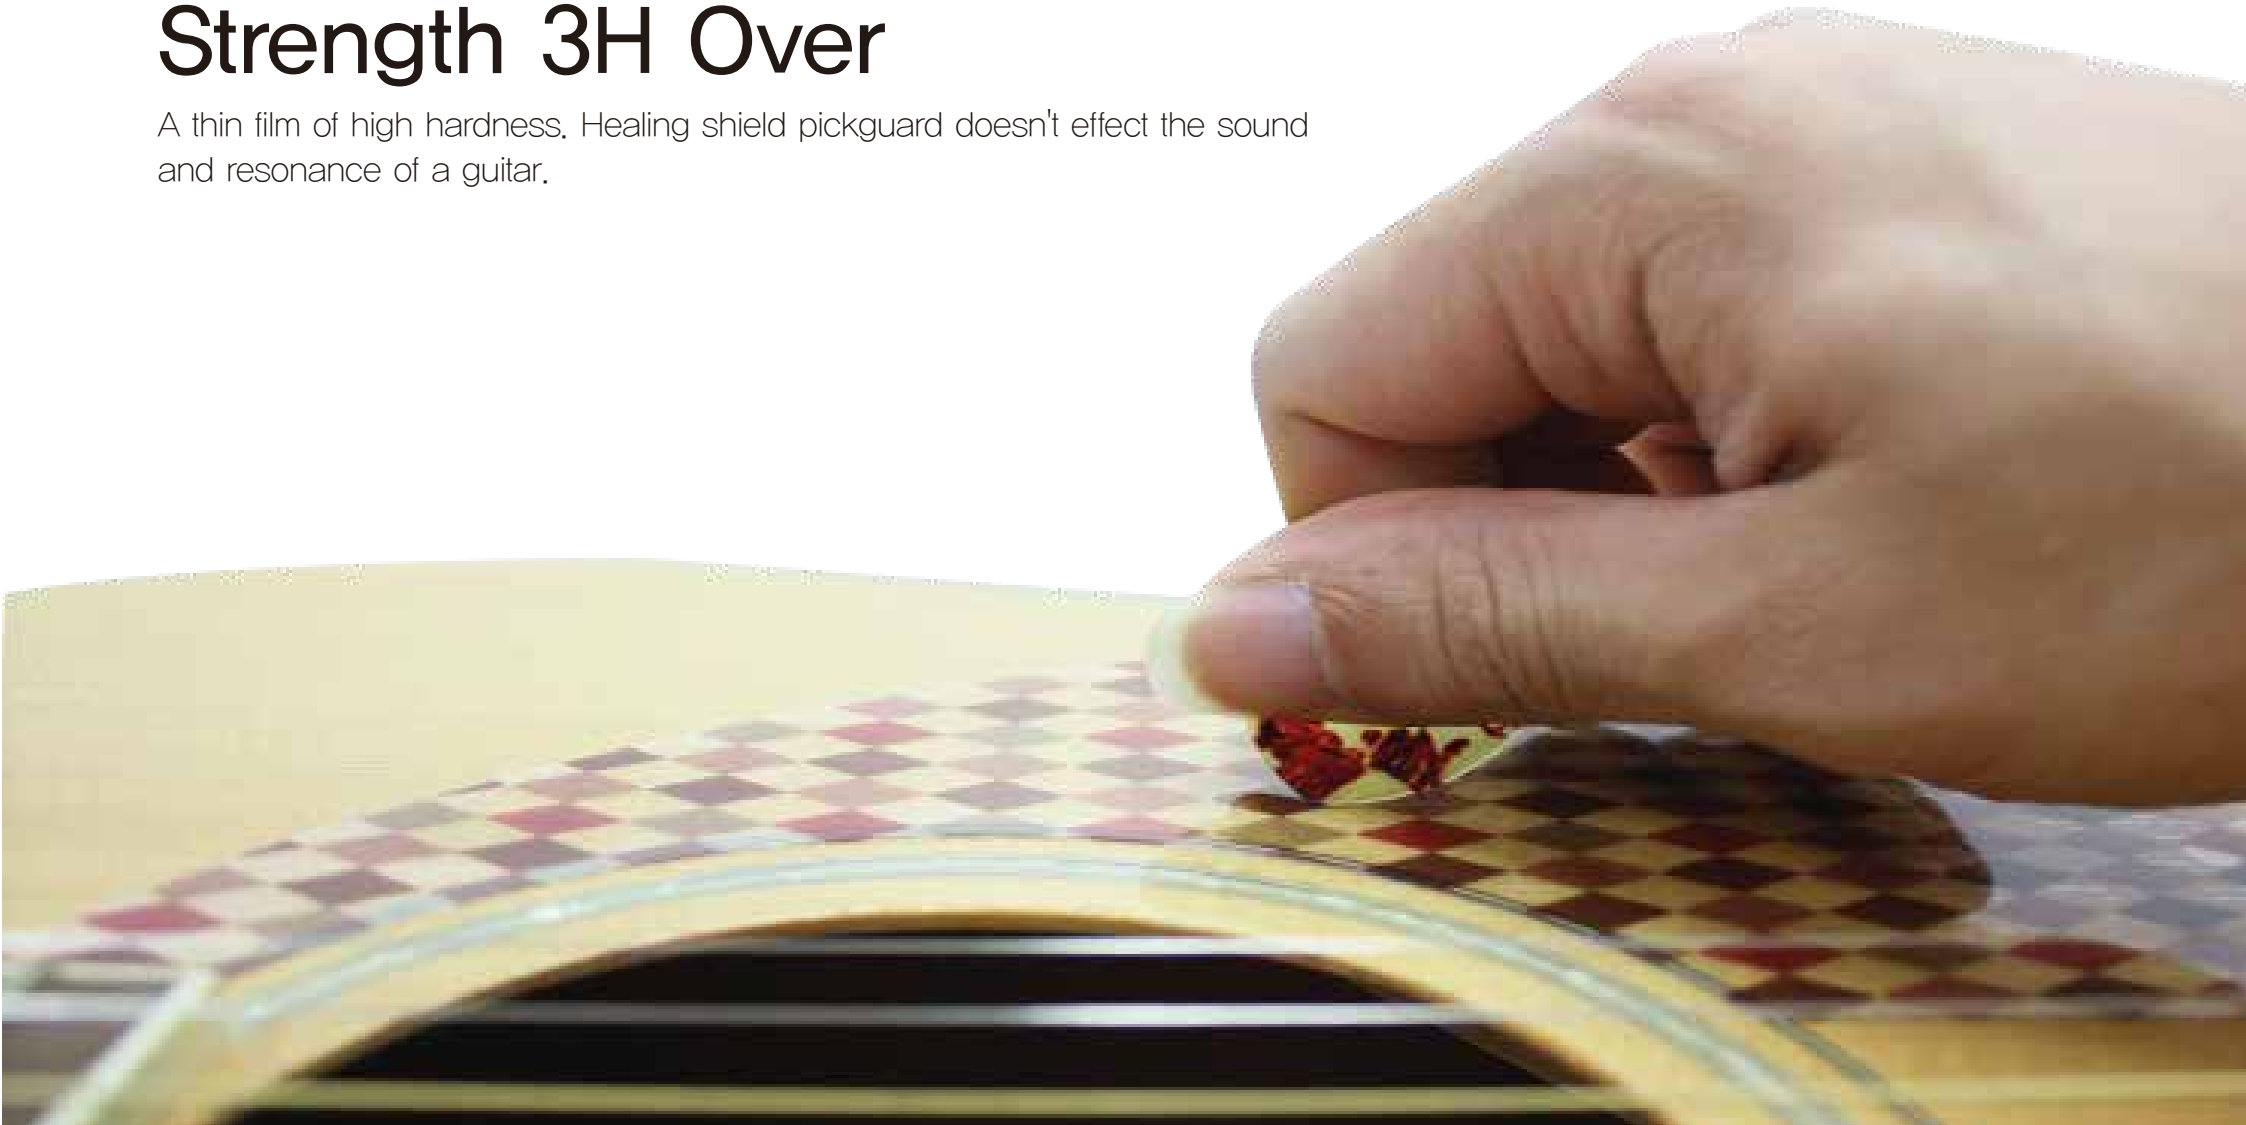

Strength 3H Over

A thin film of high hardness. Healing shield pickguard doesn't effect the sound and resonance of a guitar.